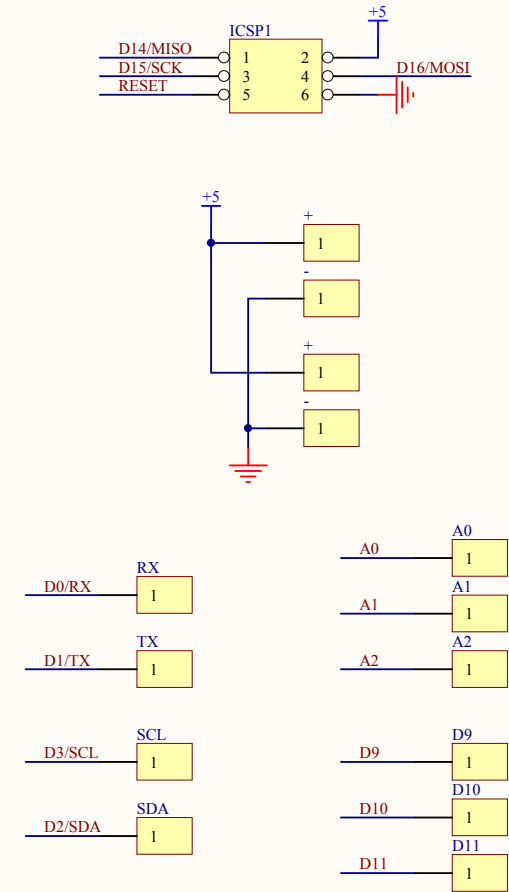

### Microcontroller

### Interface

### USB

Title: Beetle	
Version: V1.0	Designer: Leo
Date: 2013/10/23	Sheet: 1 of 1
www.dfrobot.com	