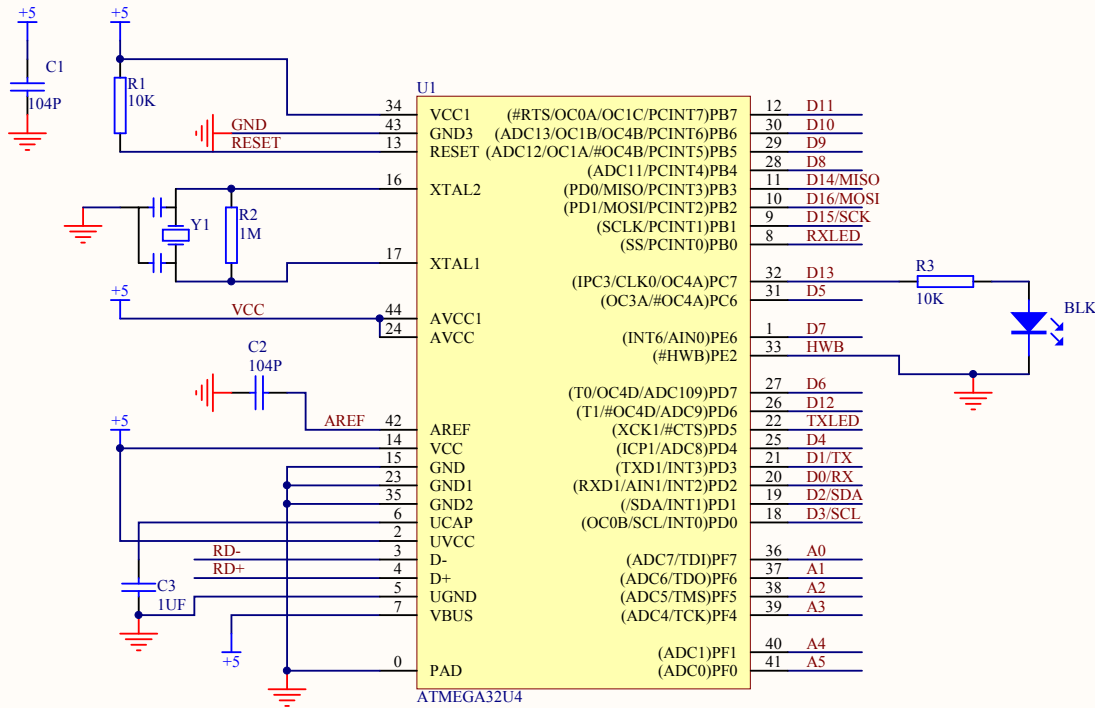

### Microcontroller

### Interface

### USB

Title: Beetle	
Version: V1.0	Designer: Leo
Date: 2013/10/23	Sheet: 1 of 1
www.dfrobot.com	